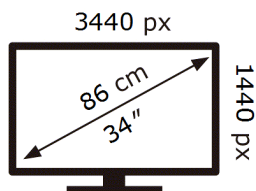

ENERG

Samsung

S34C654VAU

32 kWh/1000h

ABCDEF **G**

51 kWh/1000h

2019/2013