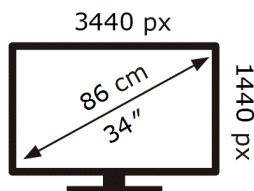

ENERG 

Samsung

S34DG850SU

42 kWh/1000h

ABCDEF **G**

HDR

48 kWh/1000h

2019/2013