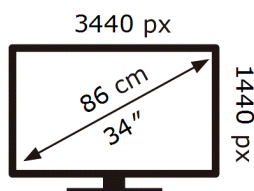

ENERG 

Samsung

S34DG850SU

42 kWh/1000h

ABCDEF **G**

HDR

48 kWh/1000h

2019/2013