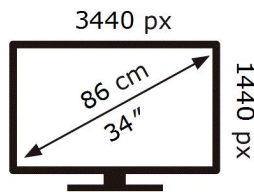

ENERG 

SAMSUNG

S34J550WQR

28 kWh/1000h

2019/2013