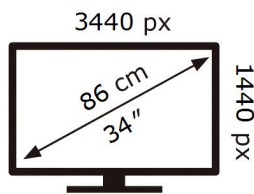

ENERG 

SAMSUNG

S34J550WQU

35 kWh/1000h

2019/2013