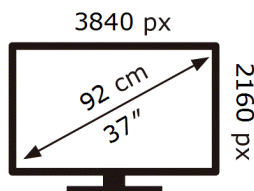

ENERG 

Samsung

S37D700EAU

35 kWh/1000h

ABCDEF **G**

HDR

67 kWh/1000h

2019/2013