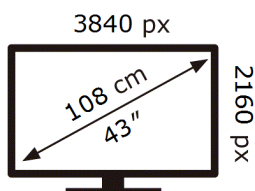

ENERG

SAMSUNG

S43BM700UU

65 kWh/1000h

ABCDEF **G**

125 kWh/1000h

2019/2013