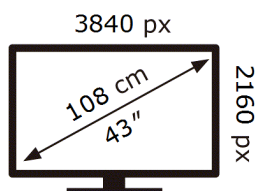

# ENERG

Samsung

S43CG700NU

**54** kWh/1000h

ABCDEF **G**

**105** kWh/1000h

2019/2013