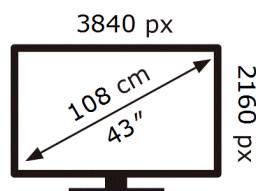

ENERG ⚡

Samsung

S43CG700NU

54 kWh/1000h

ABCDEF **G**

105 kWh/1000h

2019/2013