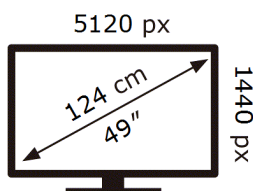

ENERG

SAMSUNG

S49AG950NP

45 kWh/1000h

ABCDEF **G**

101 kWh/1000h

2019/2013