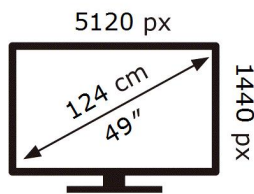

ENERG 

SAMSUNG

S49AG950NU

55 kWh/1000h

ABCDEF **G**

95 kWh/1000h

2019/2013