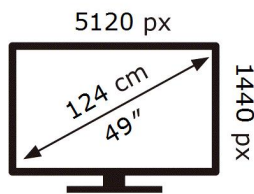

ENERG

SAMSUNG

S49AG950NU

55 kWh/1000h

ABCDEF **G**

HDR

95 kWh/1000h

2019/2013