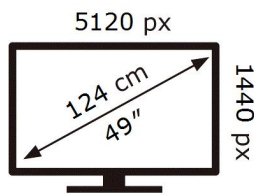

ENERG 

SAMSUNG

S49AG952NU

55 kWh/1000h

ABCDEF **G**

HDR

95 kWh/1000h

2019/2013