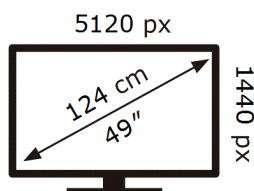

# ENERGY

SAMSUNG

S49CG934SU

**75** kWh/1000h

ABCDEF **G**

**HDR**

**87** kWh/1000h

2019/2013