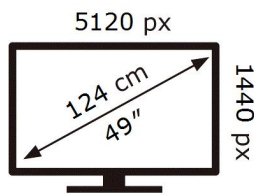

ENERG 

SAMSUNG

S49CG934SU

75 kWh/1000h

ABCDEF **G**

87 kWh/1000h

2019/2013