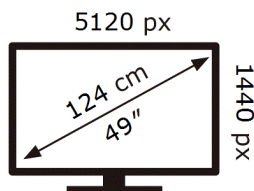

**ENERG** 

Samsung

S49CG950EU

**45** kWh/1000h

ABCDEF **G**

**147** kWh/1000h

2019/2013