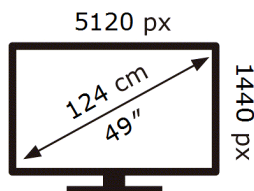

**ENERG** ⚡

Samsung

S49CG950SU

**75** kWh/1000h

ABCDEF **G**

**HDR**

**83** kWh/1000h

2019/2013