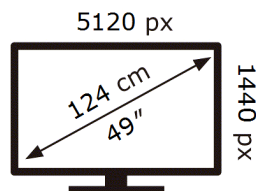

**ENERG** ⚡

Samsung

S49CG954EU

**45** kWh/1000h

ABCDEF **G**

**147** kWh/1000h

2019/2013