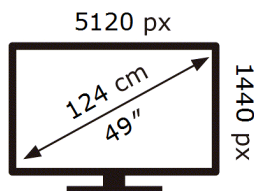

ENERG

SAMSUNG

S49CG954EU

45 kWh/1000h

ABCDEF **G**

147 kWh/1000h

2019/2013