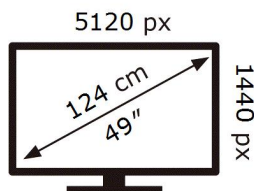

**ENERG**

**SAMSUNG**

S49CG954SU

**75** kWh/1000h

ABCDEF **G**

**HDR**

**83** kWh/1000h

2019/2013