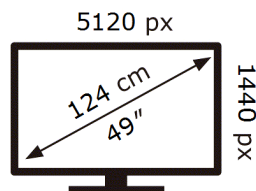

ENERG 

Samsung

S49DG934SU

61 kWh/1000h

ABCDEF **G**

HDR

75 kWh/1000h

2019/2013