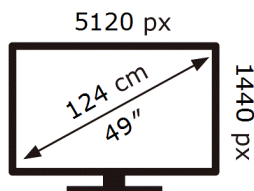

ENERG ⚡

Samsung

S49DG950SU

70 kWh/1000h

ABCDEF **G**

HDR

86 kWh/1000h

2019/2013