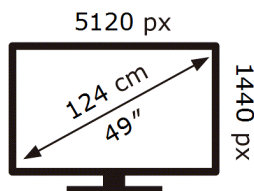

ENERG 

Samsung

S49DG954SU

70 kWh/1000h

ABCDEF **G**

HDR

86 kWh/1000h

2019/2013