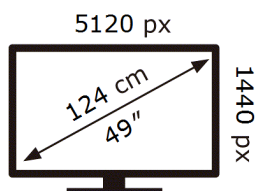

ENERG ⚡

Samsung

S49DG954SU

70 kWh/1000h

ABCDEF **G**

HDR

86 kWh/1000h

2019/2013