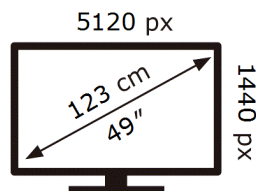

ENERG ⚡

Samsung

S49FG916EU

45 kWh/1000h

ABCDEF **G**

118 kWh/1000h

2019/2013