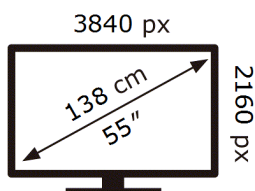

ENERGY

SAMSUNG

S55BG970NU

84 kWh/1000h

ABCDEF **G**

205 kWh/1000h

2019/2013