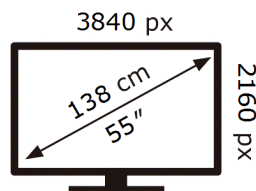

ENERGY

Samsung

S55CG970NU

80 kWh/1000h

ABCDEF **G**

162 kWh/1000h

2019/2013