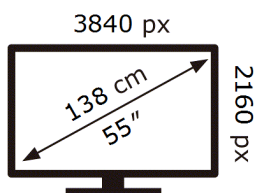

**ENERG**

**SAMSUNG**

S55CG97WNU

**80** kWh/1000h

ABCDEF **G**

**162** kWh/1000h

2019/2013