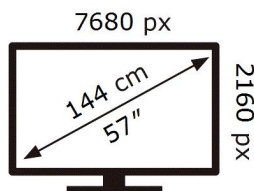

ENERG

SAMSUNG

S57CG952NU

59 kWh/1000h

ABCDEF **G**

HDR

207 kWh/1000h

2019/2013