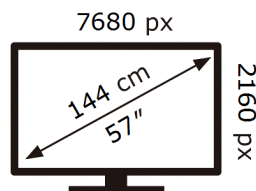

ENERG 

Samsung

S57CG954NU

59 kWh/1000h

ABCDEF **G**

207 kWh/1000h

2019/2013