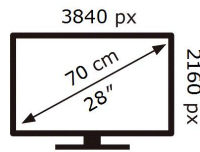

ENERGY

SAMSUNG

U28E590D

38 kWh/1000h

2019/2013