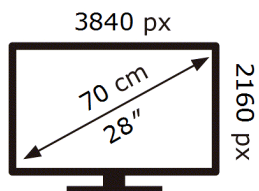

ENERG

SAMSUNG

U28R550UQR

32 kWh/1000h

ABCDEF **G**

HDR

40 kWh/1000h

2019/2013