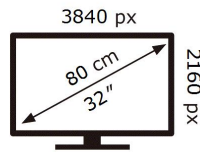

ENERGY

SAMSUNG

U32R590CWM

48 kWh/1000h

2019/2013