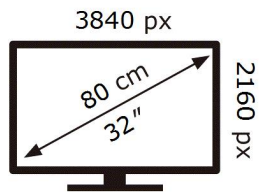

ENERG

SAMSUNG

U32R590CWR

39 kWh/1000h

2019/2013