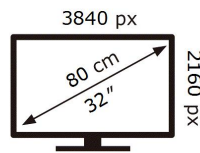

**ENERGY**

SAMSUNG

U32R590CWR

**39** kWh/1000h

2019/2013