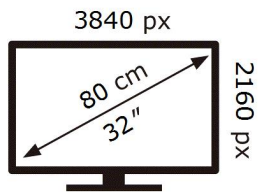

ENERG 

SAMSUNG

U32R590CWR

39 kWh/1000h

2019/2013