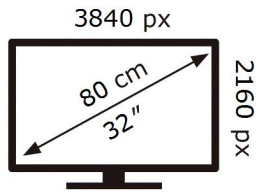

ENERG 

SAMSUNG

U32R591CWR

39 kWh/1000h

2019/2013