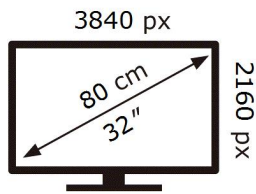

ENERG

SAMSUNG

U32R592CWR

39 kWh/1000h

2019/2013