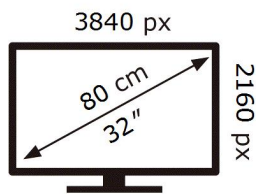

ENERG 

SAMSUNG

U32R592CWU

48 kWh/1000h

2019/2013