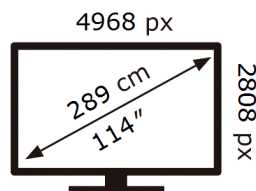

ENERG ⚡

Samsung

MNA114MS1CC

850 kWh/1000h

ABCDEF **G**

965 kWh/1000h

2019/2013