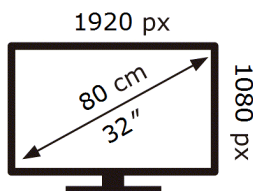

ENERG

SAMSUNG

QE32LS03BBU

33 kWh/1000h

ABCDEF **G**

HDR

50 kWh/1000h

2019/2013