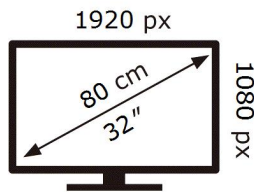

ENERG

SAMSUNG

QE32LS03BBU

33 kWh/1000h

ABCDEF **G**

HDR

50 kWh/1000h

2019/2013