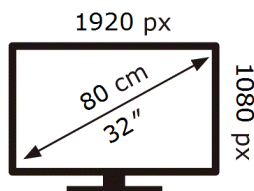

ENERG 

Samsung

QE32LS03CBU

27 kWh/1000h

ABCDEF **G**

49 kWh/1000h

2019/2013