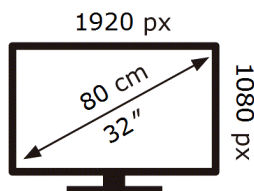

ENERG

Samsung

QE32LS03CBU

27 kWh/1000h

ABCDEF **G**

49 kWh/1000h

2019/2013