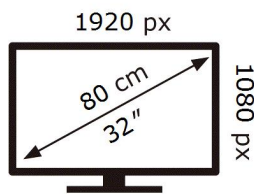

ENERG 

SAMSUNG

QE32LS03TBK

60 kWh/1000h

ABCDEF **G**

HDR

65 kWh/1000h

2019/2013