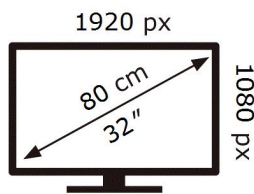

ENERG

SAMSUNG

QE32LS03TCU

33 kWh/1000h

ABCDEF **G**

HDR

55 kWh/1000h

2019/2013