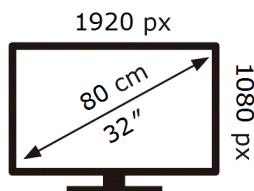

ENERG

Samsung

QE32Q50AEU

27 kWh/1000h

ABCDEF **G**

44 kWh/1000h

2019/2013