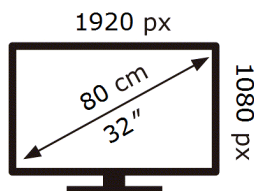

# ENERG

Samsung

QE32Q5FAAU

**27** kWh/1000h

ABCDEF **G**

**51** kWh/1000h

2019/2013