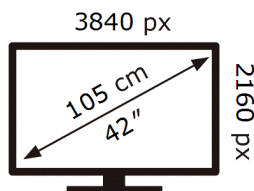

# ENERGY

Samsung

QE42S90HAE

**52** kWh/1000h

ABCDEF **G**

**HDR**

**99** kWh/1000h

2019/2013