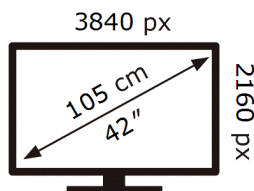

ENERG ⚡

Samsung

QE42S92HAE

52 kWh/1000h

ABCDEF **G**

HDR

99 kWh/1000h

2019/2013